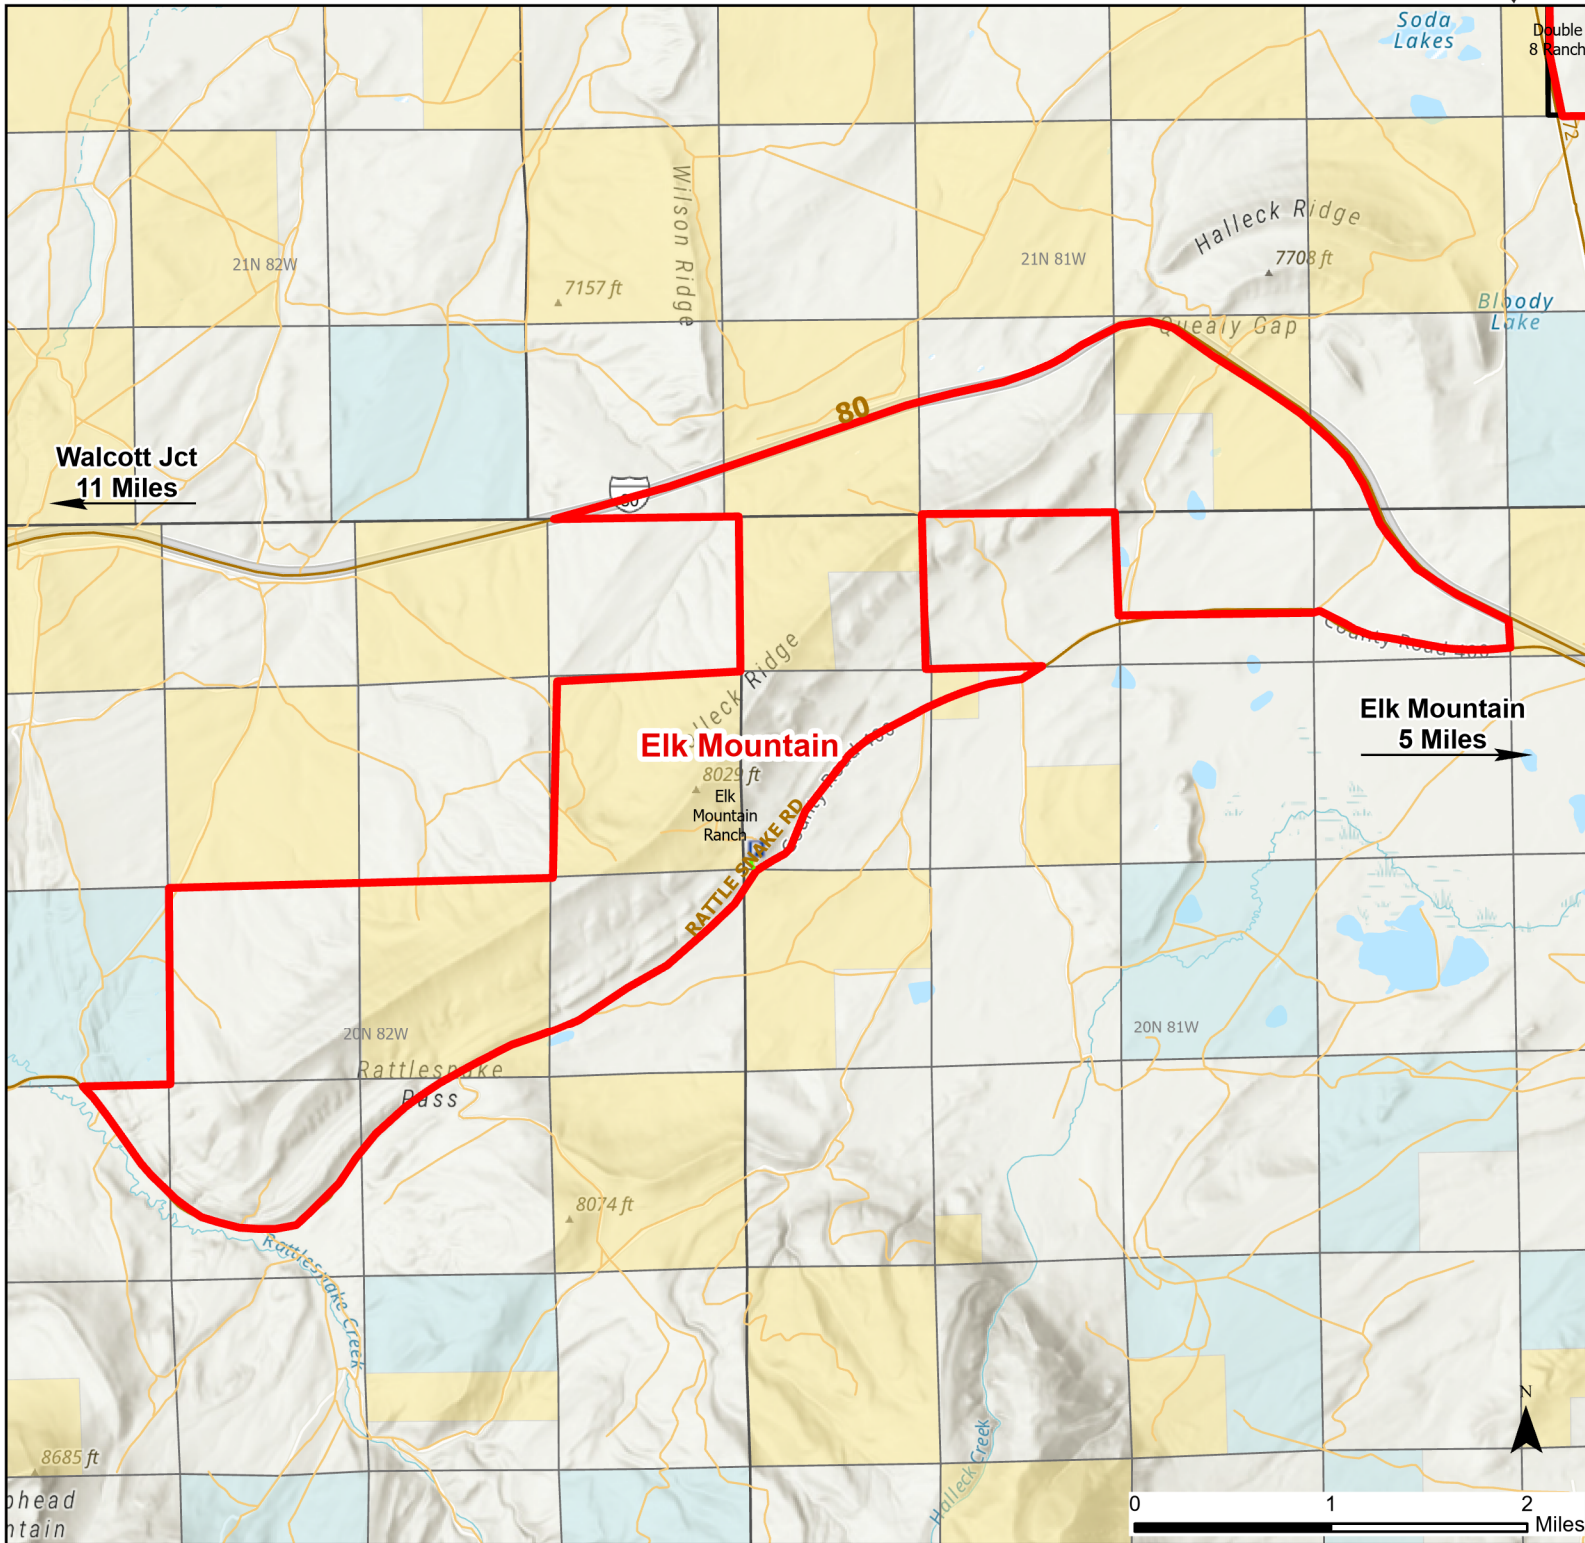

Elk Mountain Hunter Management Area

2023 Hunt
Season

Parking	Closed Road	Boundary	Limited Range Weapons and Archery	State
Coupon Box	Roads	Archery Only	Other	DOD
Road Closed	County Boundaries	CLOSED		BLM
Open Road	HMA Ownership			Wyoming Game & Fish Dept.
Special Conditions Apply				Forest Service
				Private

Species allowed to hunt: Antlerless Elk

See Ranch Rules for More Information and Restrictions

Hunter Management Area rules apply only to those lands enrolled in the HMA.

This map is for visual use, assistance and general location only, does not represent a survey, and is not to be used for legal conveyance. Hunt Area boundaries are approximate, consult Game and Fish Hunting Regulations for descriptions and restrictions. Access to these private lands for any commercial activity must be gained by contacting the individual landowner(s) directly.